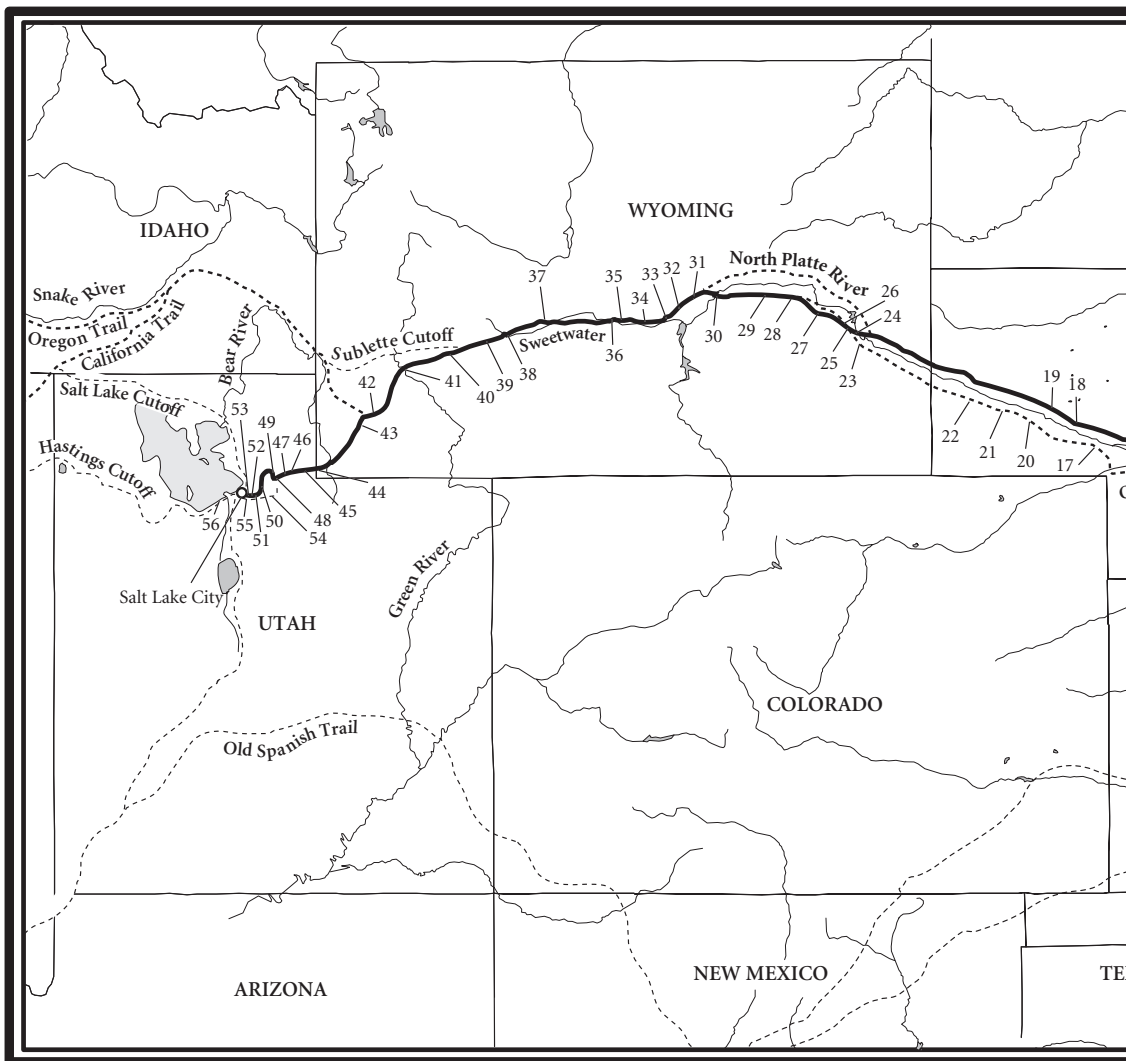

THE MORMON NATIONAL HISTORIC TRAIL MAP SITES

1. Carthage	10. Fort Leavenworth	21. Chimney Rock
2. Nauvoo	11. Elkhorn Ferry	22. Scotts Bluff
3. Keokuk	12. Loup Ferry	23. Fort Laramie
4. Garden Grove	13. Lone Tree	24. Mexican Hill
5. Mt. Pisgah	14. Pawnee Village	25. Register Cliffs & Trail Ruts
6. Coralville	15. Wood River	26. Laramie Peak
7. Fort Des Moines	16. Fort Kearny	27. Sidley Peak
8. Council Bluffs (Kanesville) area	17. Ash Hollow	28. Red Hills
9. Winter Quarters/Omaha Area	18. Indian Lookout	29. Black Hills
	19. Ancient Bluff Ruins	
	20. Courthouse Rock